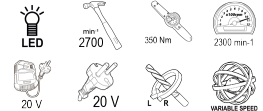

## R20 Brushless Impact Wrench 1/2" 280NmCase Solo RDP-28BBIW20

Art. number: **030195**

Barcode: **3800972035140**

- ✓ Powerful cordless impact wrench with torque up to 350 Nm
- ✓ Brushless motor for higher efficiency and longer lifespan
- ✓ Features 3 tightening modes and Auto-Stop function for unfastening, which can be disabled
- ✓ Equipped with a combined 1/2" + 1/4" drive, compatible with both sockets and bits - ideal for automotive and assembly applications
- ✓ Convenient storage case
- ✓ Part of the Raider R20 System - One battery fits all!
- ✓ Tool is supplied without battery and charger

### TECHNICAL FEATURES

Parameter	Measure Unit	Value
Led light		YES
Accumulator type		Li-Ion
Maximum impact rate (min-1)	min-1	2700
Maximum torque (Nm)	Nm	350
Maximum no- load speed (min-1)	min-1	2300
Rated voltage (V)	V	20
Rated voltage (V)	V	20
Reverse		YES
Adjustable load speed		YES
Rated voltage type		Battery
Torque levels		3
Tool grip (")		1/2