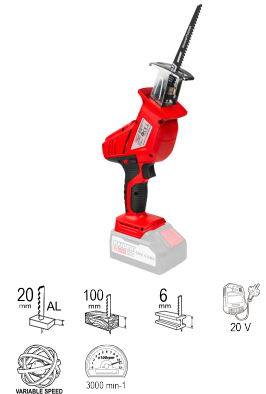

R20 Cordless Reciprocating Saw quick Solo RDP-PRS20

Art. number: **050205**

Barcode: **3800972026568**

- ✓ Quick accessory change system
- ✓ Compact body
- ✓ Trigger with smooth speed control

TECHNICAL FEATURES

Parameter	Measure Unit	Value
Accumulator type		Li-Ion
Stroke length (mm)	mm	20
Cutting capacity in aluminum (mm)	mm	20
Cutting capacity in wood (mm)	mm	100
Cutting capacity in steel (mm)	mm	6
Rated voltage (V)	V	20
Adjustable load speed		YES
Rated voltage type		Battery
Idle stroke rpm (min-1)	min-1	3000