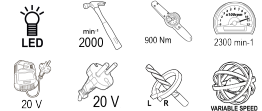

R20 Brushless Impact Wrench 1/2" 550Nm Case Solo RDP-55BBIW20

Art. number: **030197**

Barcode: **3800972035164**

- ✓ Powerful cordless impact wrench with torque up to 900 Nm
- ✓ Equipped with a brushless motor for durability and higher efficiency
- ✓ Features 2 tightening modes and Auto-Stop function for unfastening, which can be disabled
- ✓ Compatible with 1/2" sockets, ideal for automotive and assembly work
- ✓ Convenient storage case
- ✓ Part of the Raider R20 System - One battery fits all!
- ✓ Tool is supplied without battery and charger

RDP 90BBIW20

900Nm

TECHNICAL FEATURES

Parameter	Measure Unit	Value
Led light		NO
Accumulator type		Li-Ion
Maximum impact rate (min-1)	min-1	2000
Maximum torque (Nm)	Nm	900
Maximum no- load speed (min-1)	min-1	2300
Rated voltage (V)	V	20
Rated voltage (V)	V	20
Reverse		NO
Adjustable load speed		NO
Rated voltage type		Battery
Functions		Impact
Torque levels		2
Tool grip (")		1/2

EQUIPMENT

Tool case	1 pc.
-----------	-------

LOGISTICS INFORMATION

Type of package	Quantity	Width Length Height	Volume	Net Brutto Tara	Barcode
pieces	1 pieces	12.4 x 35.4 x 36.1604 cm	0.01587 m3	2.7200 - 2.9200 - 0.2000 kg	3800972035164
carton	5 pieces	37 x 65 x 33 cm	0.07937 m3	14.6000 - 14.6000 - 0.0000 kg	38009720351648