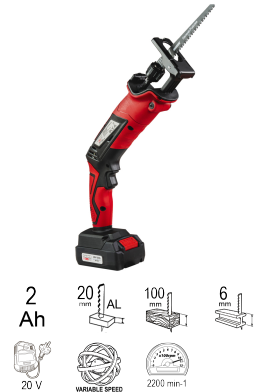

R20 Cordless Reciprocating Saw quick 2Ah RDP-KRS20

Art. number: **030181**

Barcode: **3800972030794**

- ✓ Thanks to the Quick system, changing the blade is quick and easy, without the need for additional tools. This saves time and makes it easier to transition between different tasks, especially when working with different materials
- ✓ Lightweight and comfortable to hold, this reciprocating saw is designed with ergonomics in mind
- ✓ Equipped with a 20V lithium-ion battery with a capacity of 2Ah, this reciprocating saw provides continuous operation with minimal charging time
- ✓ As part of the "R20" family, this tool can use the same batteries as the other tools in the series

TECHNICAL FEATURES

Parameter	Measure Unit	Value
Accumulator type		Li-Ion
Stroke length (mm)	mm	13
Battery capacity (Ah)	Ah	2
Cutting capacity in aluminum (mm)	mm	20
Cutting capacity in wood (mm)	mm	100
Cutting capacity in steel (mm)	mm	6
Rated voltage (V)	V	20
Adjustable load speed		YES
Rated voltage type		Battery
Idle stroke rpm (min-1)	min-1	2200

EQUIPMENT

Battery	1 pc.
Charger	1 pc.

LOGISTICS INFORMATION

Type of package	Quantity	Width Length Height	Volume	Net Brutto Tara	Barcode
pieces	1 pieces	36 x 18 x 10.3081 cm	0.00668 m3	1.4070 - 1.5633 - 0.1563 kg	3800972030794
carton	6 pieces	0 x 0 x 0 cm	0.00000 m3	9.3800 - 9.3800 - 0.0000 kg	38009720307942