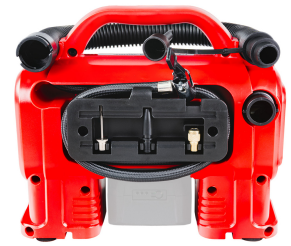

### R20 Cordless Air Compressor & 12V LED Display access. Solo RDP

Art. number: **089411**

Barcode: **3800972031968**

- ✓ Dual Power: The compressor runs on both 12V and 20V batteries, making it flexible for use in a variety of situations - at home, in the car or on the road
- ✓ Maximum pressure: RDP-JAC20 can reach pressure up to 11 bar, which is more than enough
- ✓ Built-in LED display allows precise control and real-time pressure monitoring, ensuring accuracy and control during operation
- ✓ Thanks to its light weight and ergonomic design, the compressor is easy to carry and store, making it ideal for travel
- ✓ The machine comes without battery and charger

11  
bar

#### TECHNICAL FEATURES

Parameter	Measure Unit	Value
Filling capacity (l/min)	l/min	400
Maximum working pressure (bar)	bar	11
Rated input power (W)	W	90
Rated voltage (V)	V	20
Rated voltage type		Battery